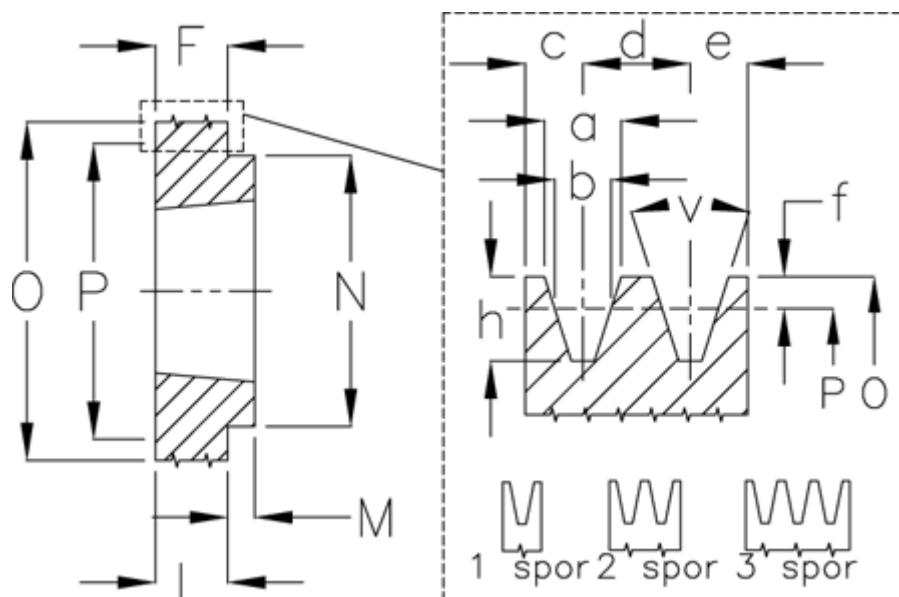

Article number: 604111012501

Description: V-belt pulley SPB 125/1 TL1610

## Measures

a	= 16.3	For bush	= 1610	P	= 125
b	= 14.0	h	= 17.5	Type	= SPB
Bush $\zeta$ max	= 42	J	= -	v	= 34 grader
c	= 12.5	L	= 25		
d	= 19.0	m	= -		
e	= 12.5	N	= -		
f	= 3.5	Number of ribs	= 1		
F	= 25	O	= 132.0		